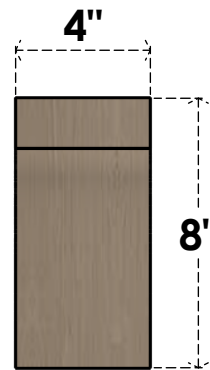

ITEM NUMBER: CORU04X04X08STORCPR

4"W X 4"D X 8"H SERIES 2 WIDE STOCKPORT ROUGH CEDAR TIMBERTHANE
FAUX WOOD CORBEL, PRIMED

SIDE PROFILE

FRONT PROFILE

ISOMETRIC

EKENA MILLWORK
2300 WEST MAIN ST.
CLARKSVILLE, TX 75426
TOLL FREE: 866-607-0453
WWW.EKENAMILLWORK.COM