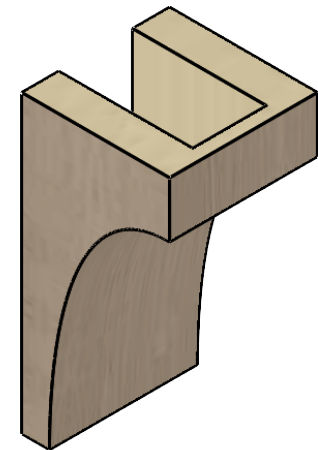

ITEM NUMBER: CORU04X04X08STORCPR

4"W X 4"D X 8"H SERIES 2 WIDE STOCKPORT ROUGH CEDAR TIMBERTHANE
FAUX WOOD CORBEL, PRIMED

SIDE PROFILE

FRONT PROFILE

ISOMETRIC

EKENA MILLWORK
2300 WEST MAIN ST.
CLARKSVILLE, TX 75426
TOLL FREE: 866-607-0453
WWW.EKENAMILLWORK.COM

NOTES

1. INSTALLATION TO BE COMPLETED IN ACCORDANCE WITH MANUFACTURER'S SPECIFICATIONS.
2. DRAWING MAY NOT BE TO SCALE
3. THIS DRAWING IS INTENDED FOR DESIGN AND PLANNING PURPOSES ONLY.
4. ALL INFORMATION CONTAINED HEREIN WAS CURRENT AT THE TIME OF DEVELOPMENT BUT MUST BE REVIEWED AND APPROVED BY THE PRODUCT MANUFACTURER TO BE CONSIDERED ACCURATE.
5. TIMBERTHANE ARCHITECTURAL PRODUCTS ARE MADE FROM HIGH DENSITY URETHANE AND COME FACTORY PRIMED