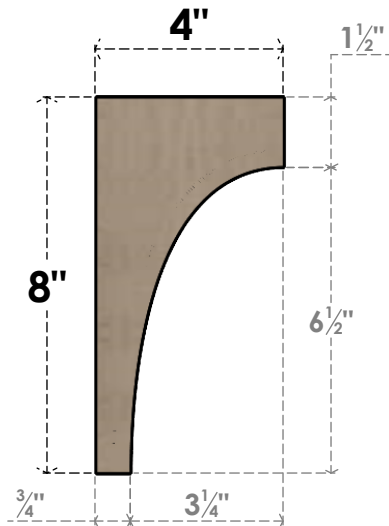

ITEM NUMBER: CORU04X04X08STORCPR

4"W X 4"D X 8"H SERIES 2 WIDE STOCKPORT ROUGH CEDAR TIMBERTHANE
FAUX WOOD CORBEL, PRIMED

SIDE PROFILE

FRONT PROFILE

ISOMETRIC

EKENA MILLWORK
2300 WEST MAIN ST.
CLARKSVILLE, TX 75426
TOLL FREE: 866-607-0453
WWW.EKENAMILLWORK.COM

NOTES

1. INSTALLATION TO BE COMPLETED IN ACCORDANCE WITH MANUFACTURER'S SPECIFICATIONS.
2. DRAWING MAY NOT BE TO SCALE
3. THIS DRAWING IS INTENDED FOR DESIGN AND PLANNING PURPOSES ONLY.
4. ALL INFORMATION CONTAINED HEREIN WAS CURRENT AT THE TIME OF DEVELOPMENT BUT MUST BE REVIEWED AND APPROVED BY THE PRODUCT MANUFACTURER TO BE CONSIDERED ACCURATE.
5. TIMBERTHANE ARCHITECTURAL PRODUCTS ARE MADE FROM HIGH DENSITY URETHANE AND COME FACTORY PRIMED